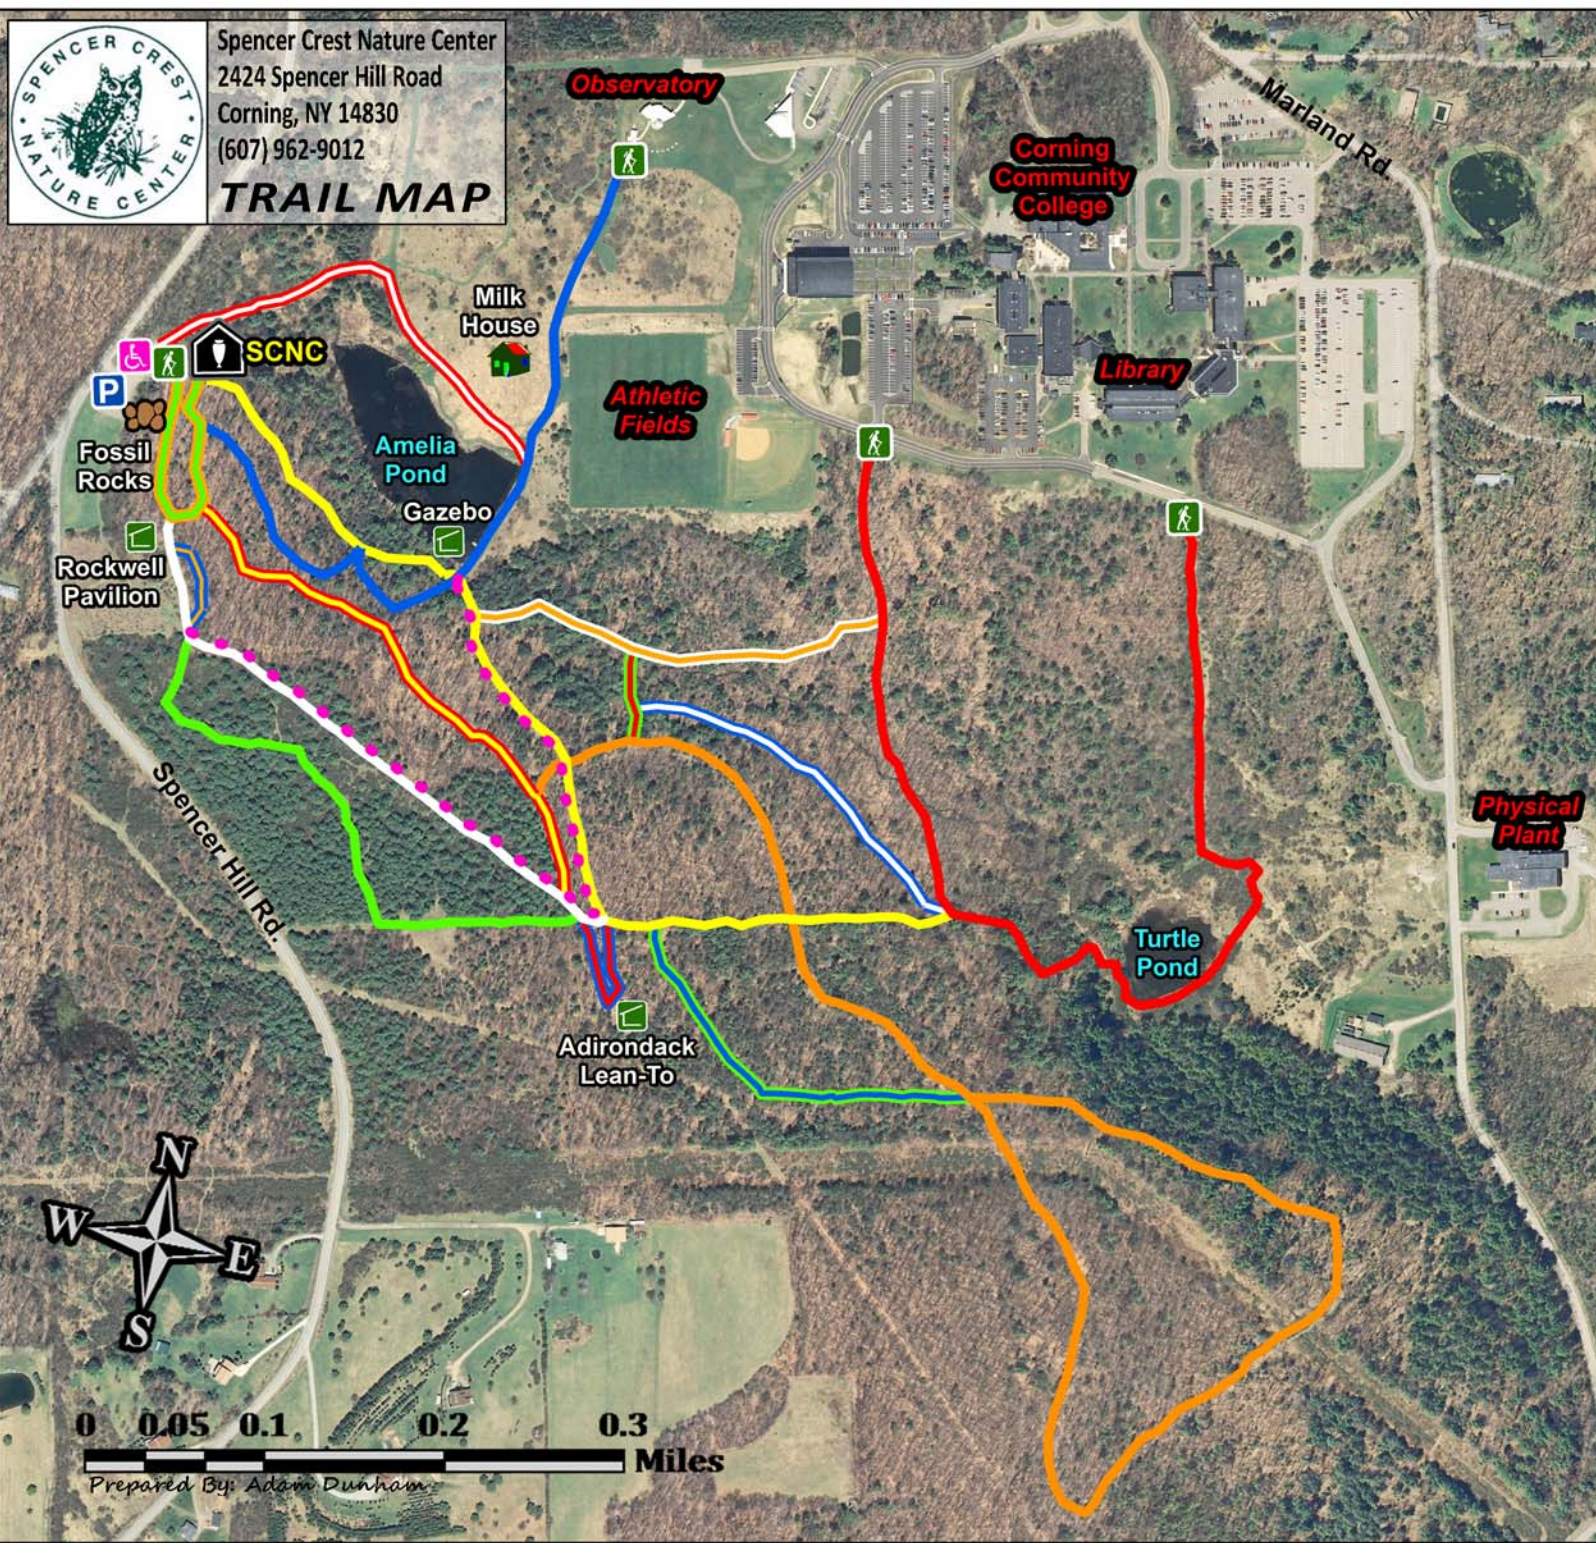

Spencer Crest Nature Center
 2424 Spencer Hill Road
 Corning, NY 14830
 (607) 962-9012
TRAIL MAP

Icons

- Spencer Crest Nature Center
- Parking
- Handicap Access
- Trailheads
- Trail Shelters
- Fossil Rocks
- Milkhouse
- Art Exhibit
- Fibonacci Walk

Trails

Beginner

- Sensitivity Trail (0.2mi)
- Laurel Lane (0.3mi)
- High Meadow Trail (0.4mi)
- Patterson Path (0.1mi)
- Blue Bird Path (0.3mi)
- Deer Climb (0.1mi)
- Lean-To Lane (0.1mi)

Intermediate

- Ski Slope (0.3mi)
- Dike Way (0.5mi)
- Overlook Pass (0.2mi)
- Hemlock Pass (0.2mi)
- Deer Run (1.1mi)
- Ridge Run (0.2mi)

Advanced

- Maples Run (0.6mi)
- College Way (0.8mi)

Prepared By: Adam Dunham